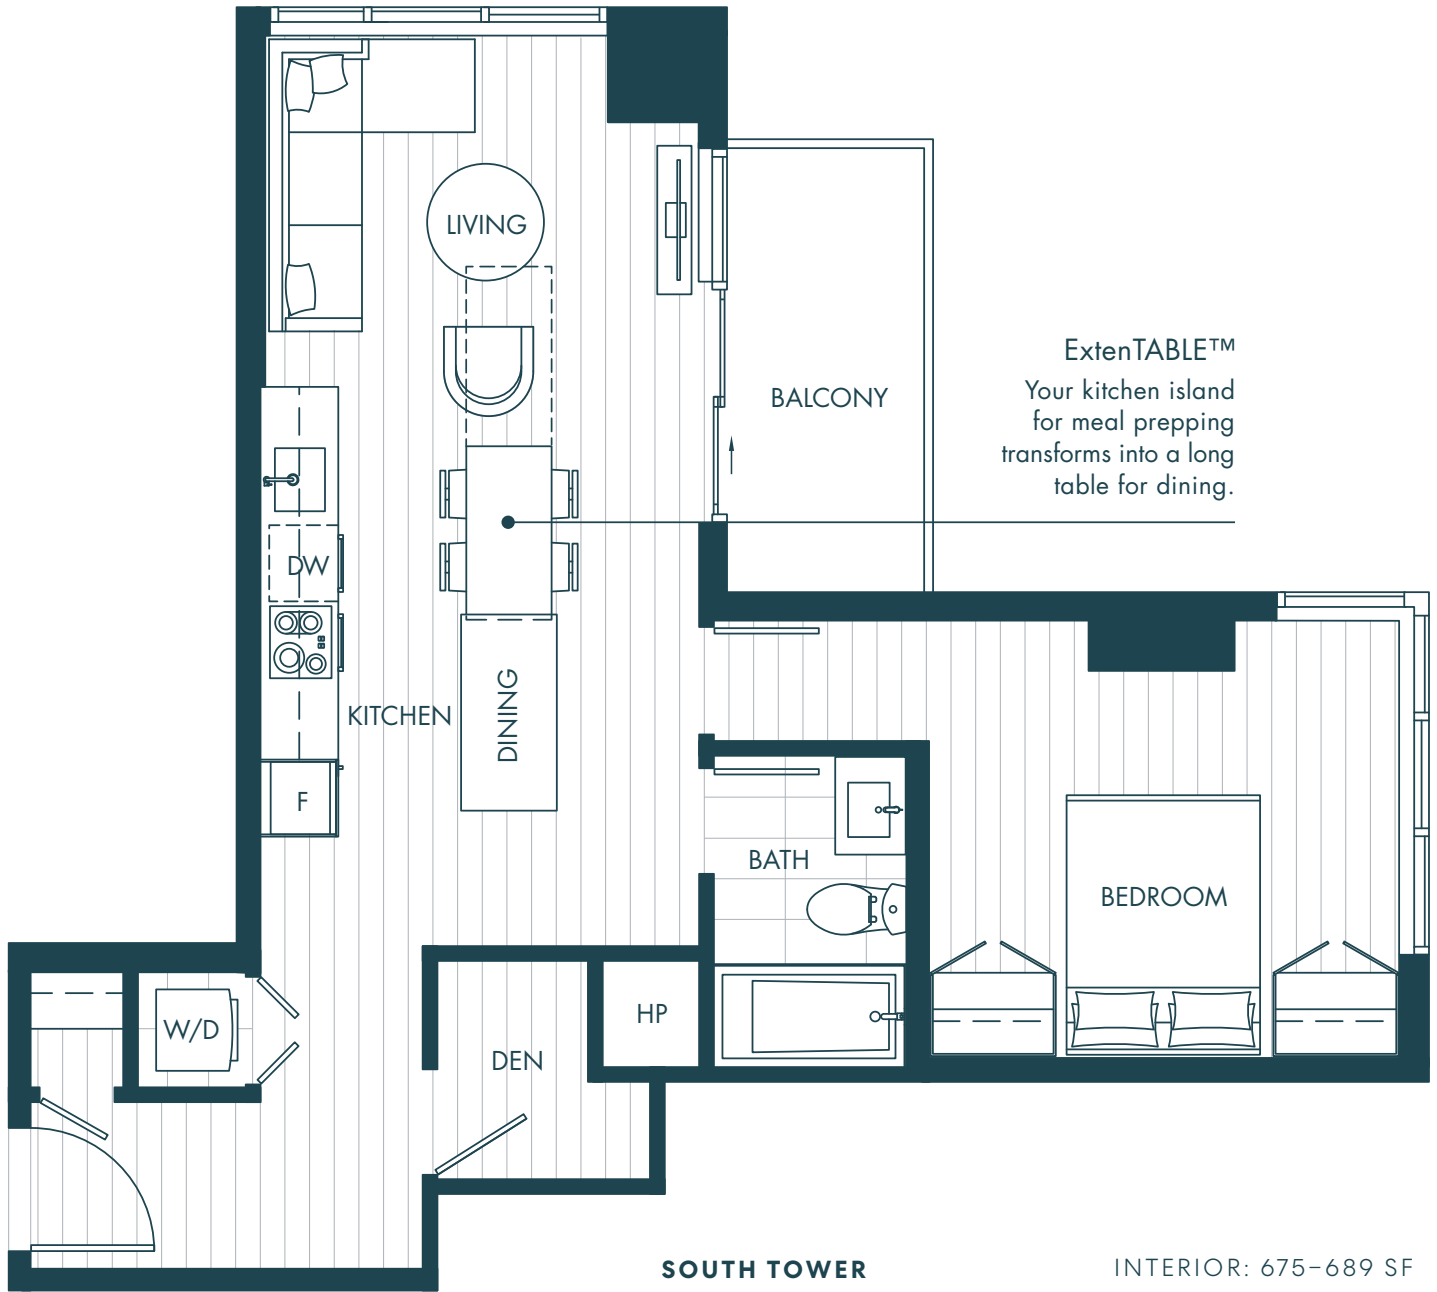

1408-10448 UNIVERSITY DRIVE SURREY, BC

ExtenTABLE™
Your kitchen island
for meal prepping
transforms into a long
table for dining.

SOUTH TOWER
1 BED + DEN + 1 BATH
SOUTHEAST VIEW

INTERIOR: 675-689 SF
EXTERIOR: 61 SF
TOTAL: 736-750 SF

DIMENSION, SIZES, SPECIFICATIONS, LAYOUT, AND MATERIALS ARE APPROXIMATE ONLY. WINDOW SIZES, CEILING HEIGHTS, LAYOUT CONFIGURATIONS, SPANDREL PANELS MAY VARY FROM HOME TO HOME.

Lori Fralic PREC **604-312-0738** fralicrealestate.com